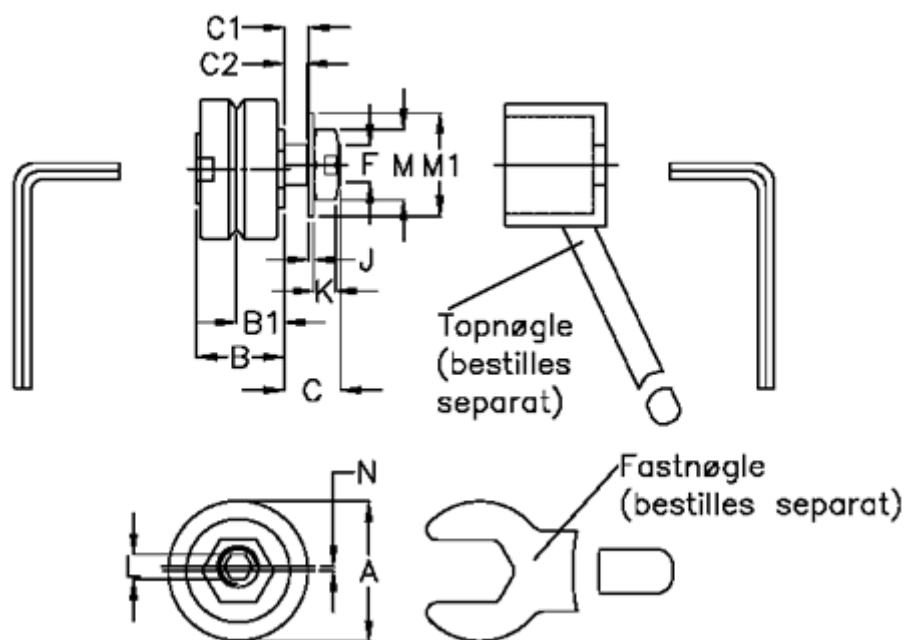

Article number: 0591310454

Description: Hepco SL2 stainless bearing SS SJ 54E-NS

Measures

a = 54.0	K = 8
B = 34.7	L = 6
B1 = 19.00	M = 22
C = 17.8	M1 = 28
C1 = 8	N = 1.50
C2 = 6.0	S = 14.50
F = M14 x 1,5	Weight kg/1000 = 415
J = 1.60	